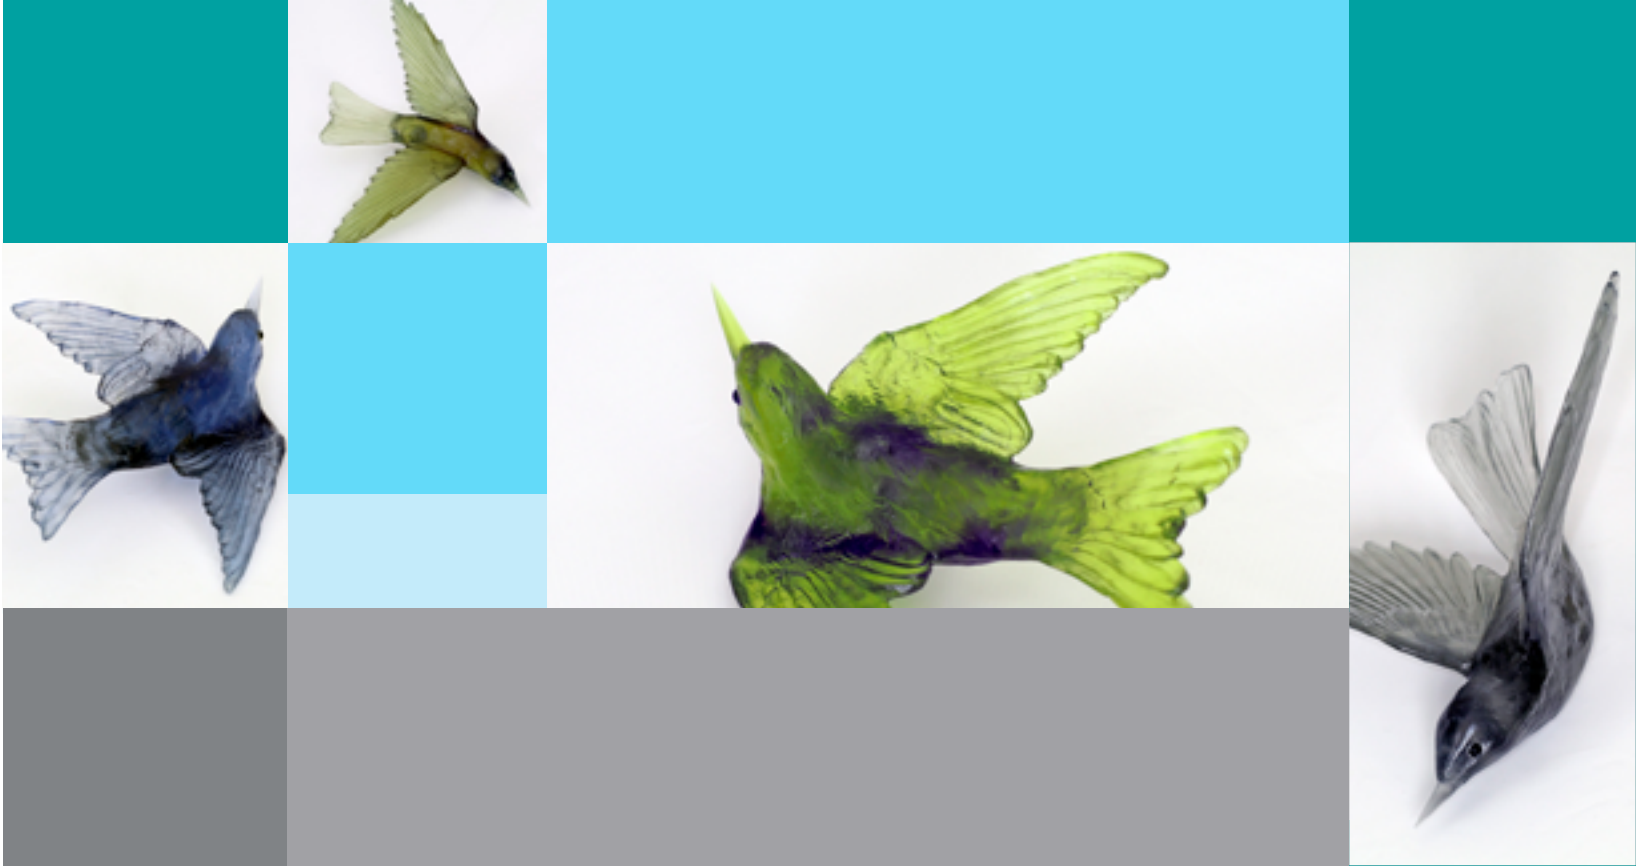

LUNADA
BAY TILE

BIRDSCAPE

BIRDSCAPE STYLES

Color Shown: Deep Sky

Nightingale 6-1/2 x 7"

Sparrow 6 x 6-1/2"

Swallow 6 x 6-1/2"

Harvest

Pasture

Ethos

Pink Moment

Royal Velvet

Silver Lining

Birdscape

Lunada Bay Tile expands its passion for the breathtaking beauty of art glass with Birdscape. The handmade collection draws on a fusion of glassmaking traditions to create one-of-a-kind works of art. Each of these delicate avian creatures is lovingly crafted using a lost wax technique, which uses a hand-carved wax mold, plaster, and molten glass. Beautiful details in the feathers, wings, and tails make each bird a unique treasure. Create your own narrative by displaying the birds individually or as an installation that emulates a flock of birds in flight.