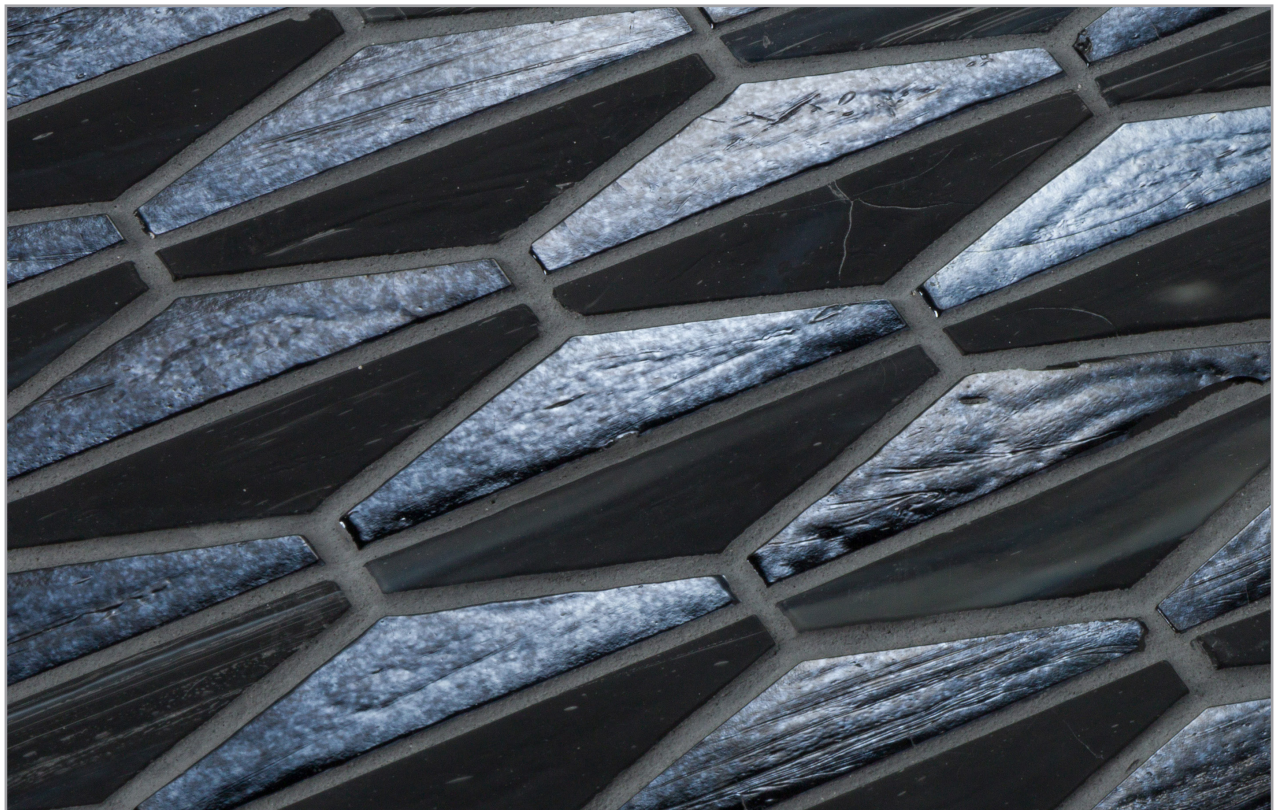

LUNADA
BAYTILE

JAW
REDUX

JAW REDUX PATTERNS

Montage Border

Montage Field - 11 $\frac{5}{8}$ x 10" *

(2 row = approximately 2" height)

(Montage height increases should be made with even number of rows to maintain pattern.)

* To increase border height, full sheets of corresponding field material are also available.

Borders and Field feature pattern of alternating iridescent and matte finishes.

Matera

Torino

Aero

Mineral Springs

Umbria

Portofino

Amalfi

Pisa

Bari

Obsidian

JAW Redux

Discover a striking new mosaic border series, JAW Redux. Our glass artists assemble single colors in alternating Pearl and Silk finishes to create a dynamic pattern that emulates the essence of cascading water. The hand-crafted glass border provides design flexibility for waterlines, feature walls, and architectural accents. Easy to use straight out of the box or add corresponding field material to increase the border height. Choose from 10 colorways to create visual impact for pools, spas, showers, water features, and other border applications—where elegance meets practicality, indoors and out.