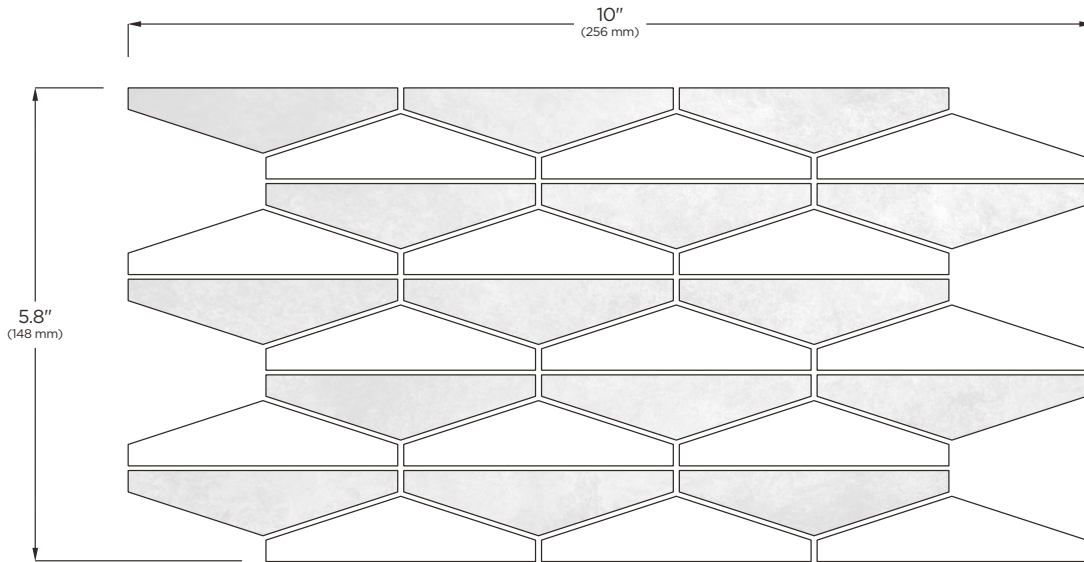

LUNADA
BAYTILE

JAW
REDUX

JAW REDUX PATTERNS

Montage Border

Montage Field - 11 $\frac{5}{8}$ x 10" *

(2 row = approximately 2" height)

(Montage height increases should be made with even number of rows to maintain pattern.)

* To increase border height, full sheets of corresponding field material are also available.

Borders and Field feature pattern of alternating iridescent and matte finishes.

Matera

Torino

Aero

Mineral Springs

Umbria

Portofino

Amalfi

Pisa

Bari

Obsidian

JAW Redux

Discover a striking new mosaic border series, JAW Redux. Our glass artists assemble single colors in alternating Pearl and Silk finishes to create a dynamic pattern that emulates the essence of cascading water. The hand-crafted glass border provides design flexibility for waterlines, feature walls, and architectural accents. Easy to use straight out of the box or add corresponding field material to increase the border height. Choose from 10 colorways to create visual impact for pools, spas, showers, water features, and other border applications—where elegance meets practicality, indoors and out.