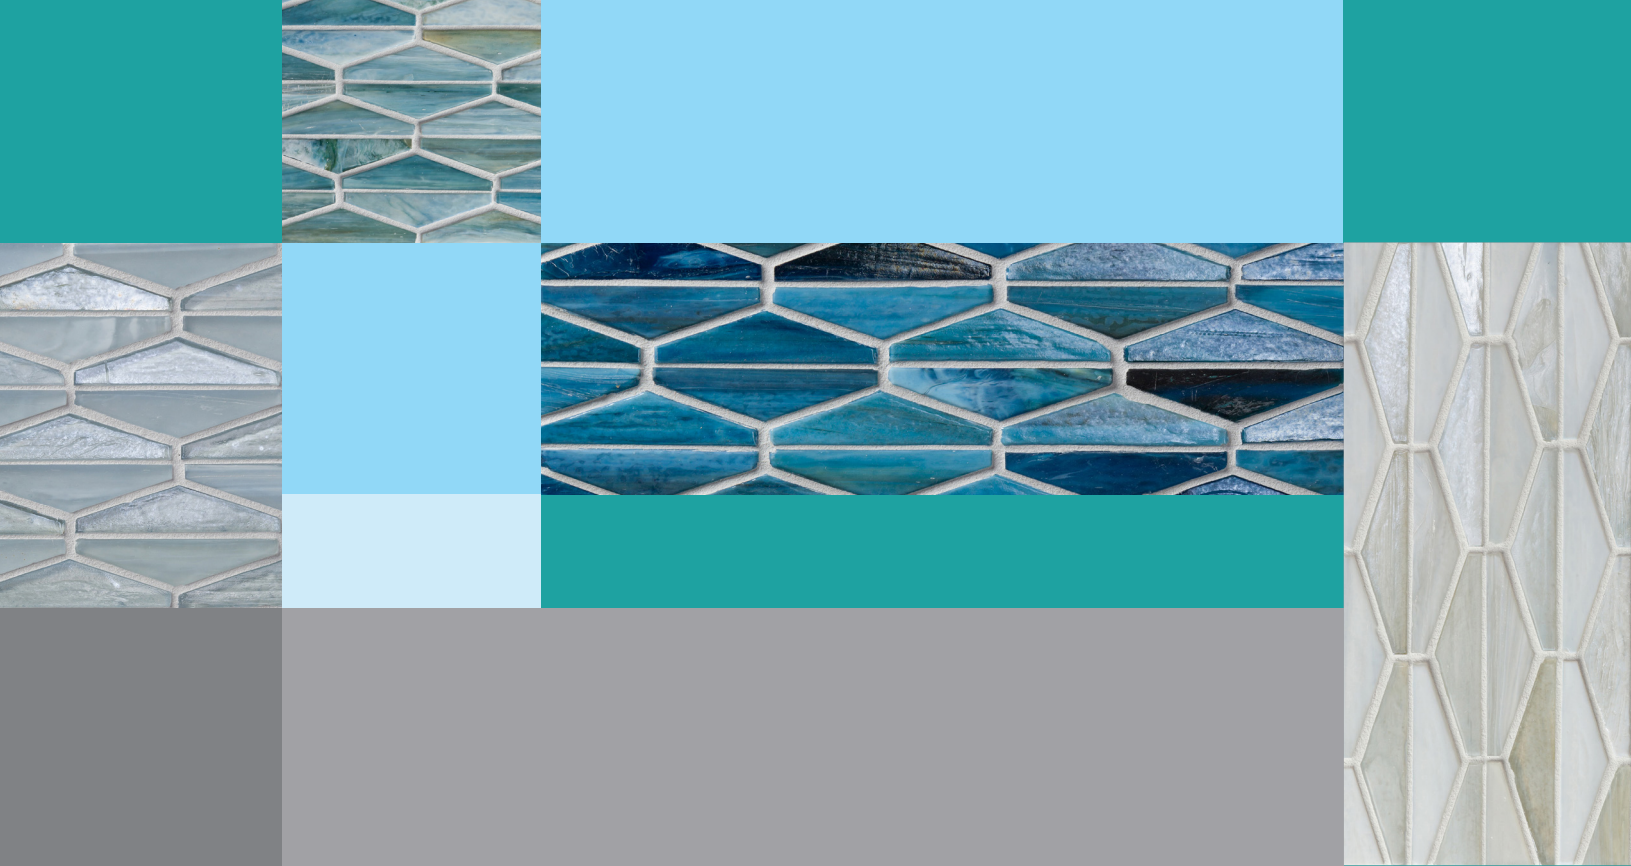

* To increase border height, full sheets of corresponding field material are also available.

Borders and Field feature pattern of alternating iridescent and matte finishes.

Matera

Torino

Aero

Mineral Springs

Umbria

Portofino

Amalfi

Pisa

Bari

Obsidian

JAW Redux

Discover a striking new mosaic border series, JAW Redux. Our glass artists assemble single colors in alternating Pearl and Silk finishes to create a dynamic pattern that emulates the essence of cascading water. The hand-crafted glass border provides design flexibility for waterlines, feature walls, and architectural accents. Easy to use straight out of the box or add corresponding field material to increase the border height. Choose from 10 colorways to create visual impact for pools, spas, showers, water features, and other border applications—where elegance meets practicality, indoors and out.