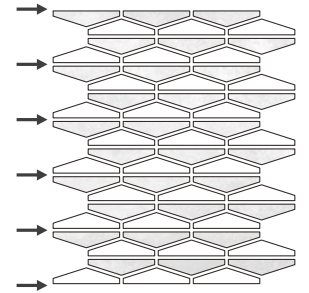

LUNADA
BAYTILE

JAW
REDUX

JAW REDUX PATTERNS

Montage Border

Montage Field - 11 $\frac{5}{8}$ x 10" *

(2 row = approximately 2" height)

(Montage height increases should be made with even number of rows to maintain pattern.)

* To increase border height, full sheets of corresponding field material are also available.

Borders and Field feature pattern of alternating iridescent and matte finishes.

Matera

Torino

Aero

Mineral Springs

Umbria

Portofino

Amalfi

Pisa

Bari

Obsidian

JAW Redux

Discover a striking new mosaic border series, JAW Redux. Our glass artists assemble single colors in alternating Pearl and Silk finishes to create a dynamic pattern that emulates the essence of cascading water. The hand-crafted glass border provides design flexibility for waterlines, feature walls, and architectural accents. Easy to use straight out of the box or add corresponding field material to increase the border height. Choose from 10 colorways to create visual impact for pools, spas, showers, water features, and other border applications—where elegance meets practicality, indoors and out.