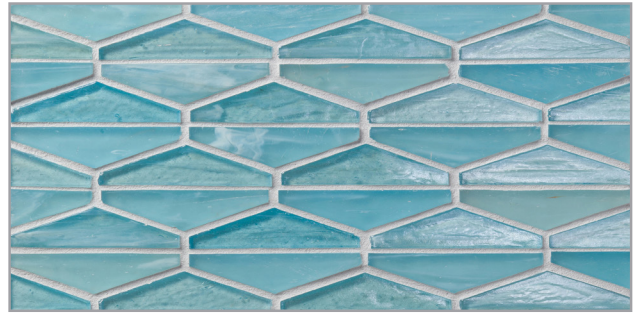

LUNADA
BAYTILE

JAW
REDUX

JAW REDUX PATTERNS

Montage Border

Montage Field - 11 $\frac{5}{8}$ x 10" *

(2 row = approximately 2" height)

(Montage height increases should be made with even number of rows to maintain pattern.)

* To increase border height, full sheets of corresponding field material are also available.

Borders and Field feature pattern of alternating iridescent and matte finishes.

Matera

Torino

Aero

Mineral Springs

Umbria

Portofino

Amalfi

Pisa

Bari

Obsidian

JAW Redux

Discover a striking new mosaic border series, JAW Redux. Our glass artists assemble single colors in alternating Pearl and Silk finishes to create a dynamic pattern that emulates the essence of cascading water. The hand-crafted glass border provides design flexibility for waterlines, feature walls, and architectural accents. Easy to use straight out of the box or add corresponding field material to increase the border height. Choose from 10 colorways to create visual impact for pools, spas, showers, water features, and other border applications—where elegance meets practicality, indoors and out.