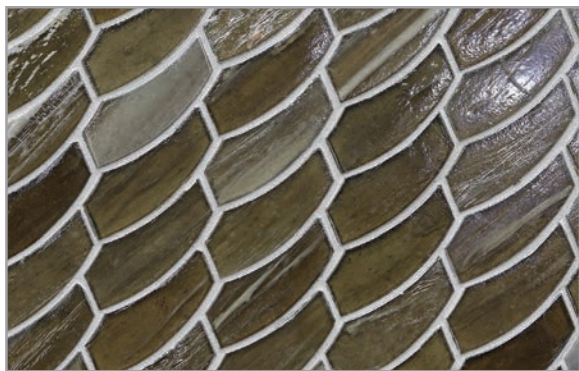

Moonlit Silk

Elevation Pearl

Elevation Silk

Zephyr Pearl

Zephyr Silk

Sugar Cake Pearl

Sugar Cake Silk

Aurora Pearl

Aurora Silk

Bamboo Garden Pearl

Bamboo Garden Silk

Mettle Pearl

Mettle Silk

Earthy Pearl

Earthy Silk

Aero Pearl

Aero Silk

Mineral Springs Pearl

Mineral Springs Silk

Intrigue Pearl

Intrigue Silk

Sani Pearl

Sani Silk

Luce

Expand your design horizons with Luce, a medley of softly textured, handcrafted glass mosaics that transform unexpected shapes into artistic patterns. Keeping on trend with today's movement in color, the semi-opaque tiles in subtle pastel hues absorb and reflect the nuances of light and color in the space around them.