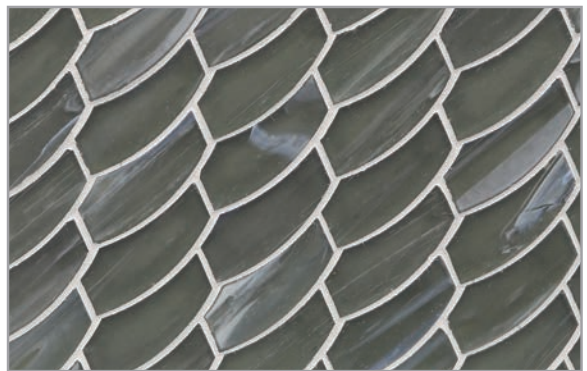

Moonlit Silk

Elevation Pearl

Elevation Silk

Zephyr Pearl

Zephyr Silk

Sugar Cake Pearl

Sugar Cake Silk

Aurora Pearl

Aurora Silk

Bamboo Garden Pearl

Bamboo Garden Silk

Mettle Pearl

Mettle Silk

Earthy Pearl

Earthy Silk

Aero Pearl

Aero Silk

Mineral Springs Pearl

Mineral Springs Silk

Intrigue Pearl

Intrigue Silk

Sani Pearl

Sani Silk

Luce

Expand your design horizons with Luce, a medley of softly textured, handcrafted glass mosaics that transform unexpected shapes into artistic patterns. Keeping on trend with today's movement in color, the semi-opaque tiles in subtle pastel hues absorb and reflect the nuances of light and color in the space around them.