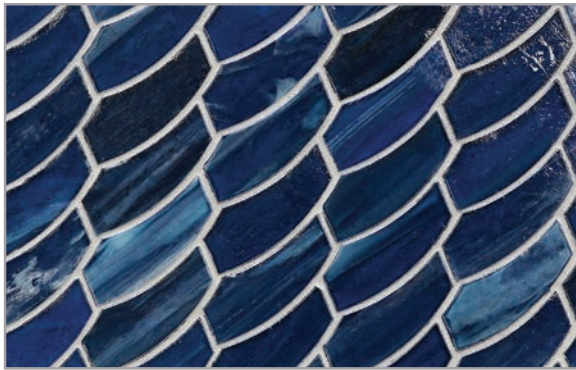

Aurora Silk

Bamboo Garden Pearl

Bamboo Garden Silk

Mettle Pearl

Mettle Silk

Earthy Pearl

Earthy Silk

Aero Pearl

Aero Silk

Mineral Springs Pearl

Mineral Springs Silk

Intrigue Pearl

Intrigue Silk

Sani Pearl

Sani Silk

Luce

Expand your design horizons with Luce, a medley of softly textured, handcrafted glass mosaics that transform unexpected shapes into artistic patterns. Keeping on trend with today's movement in color, the semi-opaque tiles in subtle pastel hues absorb and reflect the nuances of light and color in the space around them.