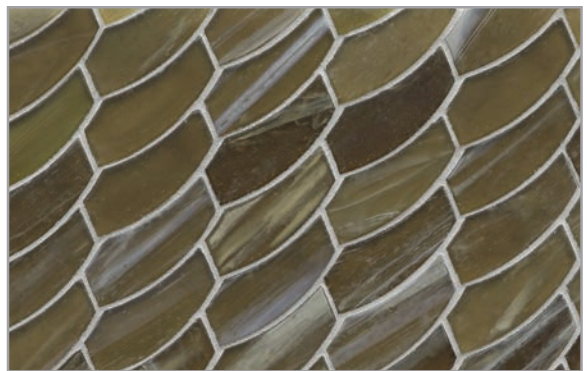

Moonlit Silk

Elevation Pearl

Elevation Silk

Zephyr Pearl

Zephyr Silk

Sugar Cake Pearl

Sugar Cake Silk

Aurora Pearl

Aurora Silk

Bamboo Garden Pearl

Bamboo Garden Silk

Mettle Pearl

Mettle Silk

Earthy Pearl

Earthy Silk

Aero Pearl

Aero Silk

Mineral Springs Pearl

Mineral Springs Silk

Intrigue Pearl

Intrigue Silk

Sani Pearl

Sani Silk

Luce

Expand your design horizons with Luce, a medley of softly textured, handcrafted glass mosaics that transform unexpected shapes into artistic patterns. Keeping on trend with today's movement in color, the semi-opaque tiles in subtle pastel hues absorb and reflect the nuances of light and color in the space around them.