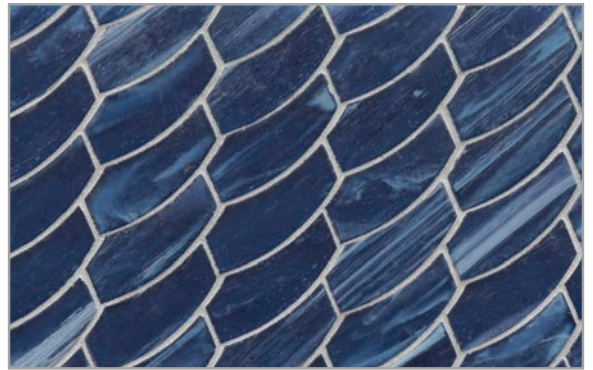

Aurora Silk

Bamboo Garden Pearl

Bamboo Garden Silk

Mettle Pearl

Mettle Silk

Earthy Pearl

Earthy Silk

Aero Pearl

Aero Silk

Mineral Springs Pearl

Mineral Springs Silk

Intrigue Pearl

Intrigue Silk

Sani Pearl

Sani Silk

Luce

Expand your design horizons with Luce, a medley of softly textured, handcrafted glass mosaics that transform unexpected shapes into artistic patterns. Keeping on trend with today's movement in color, the semi-opaque tiles in subtle pastel hues absorb and reflect the nuances of light and color in the space around them.