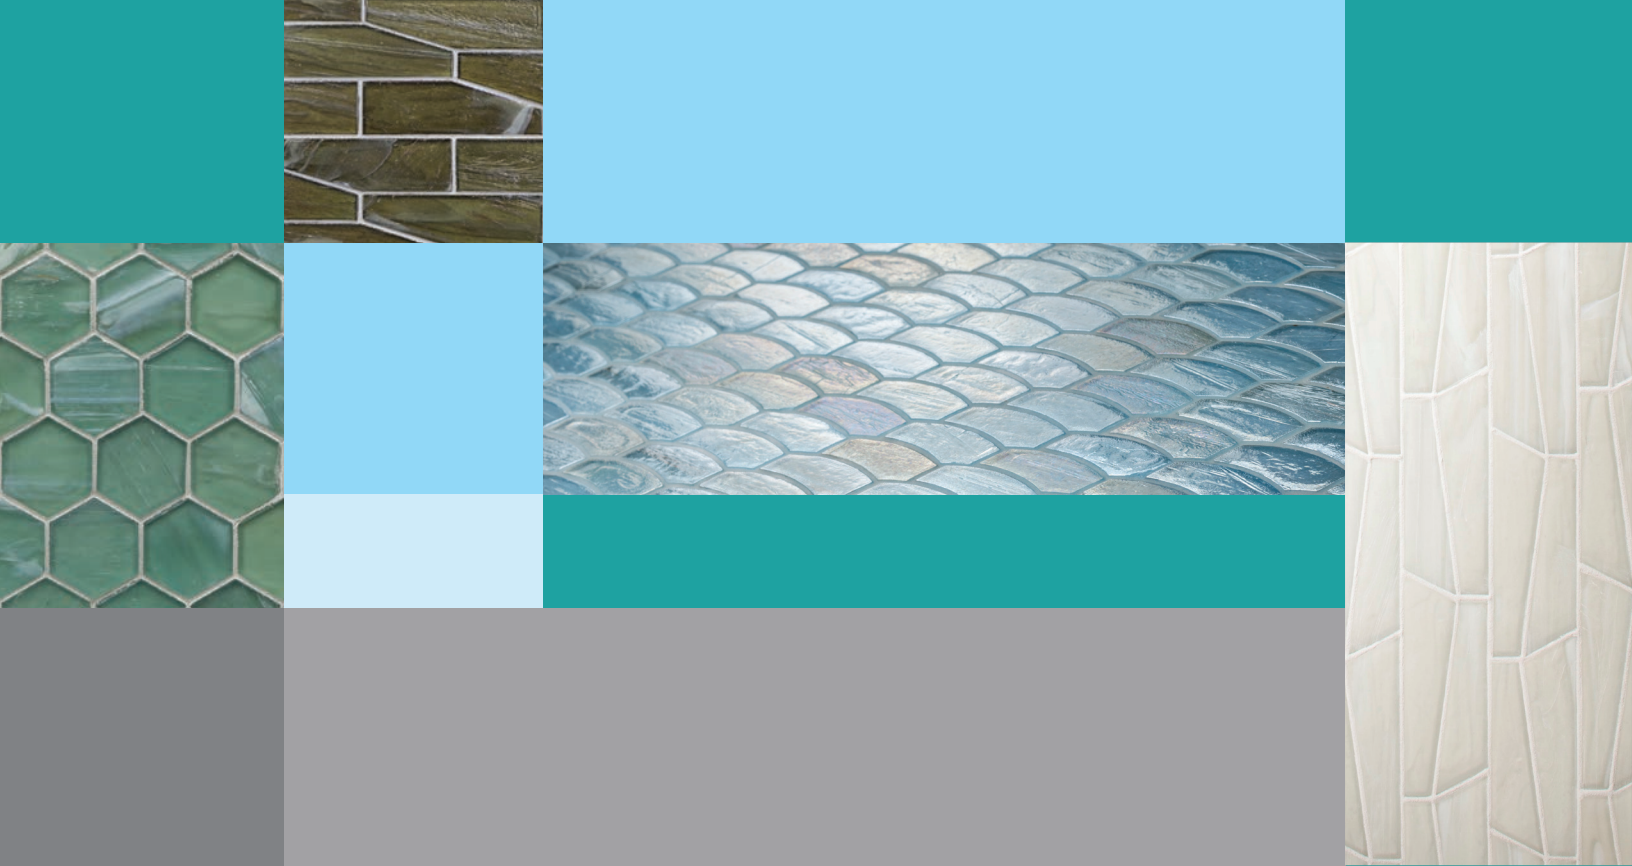

Aero Silk

Mineral Springs Pearl

Mineral Springs Silk

Intrigue Pearl

Intrigue Silk

Sani Pearl

Sani Silk

Luce

Expand your design horizons with Luce, a medley of softly textured, handcrafted glass mosaics that transform unexpected shapes into artistic patterns. Keeping on trend with today's movement in color, the semi-opaque tiles in subtle pastel hues absorb and reflect the nuances of light and color in the space around them.